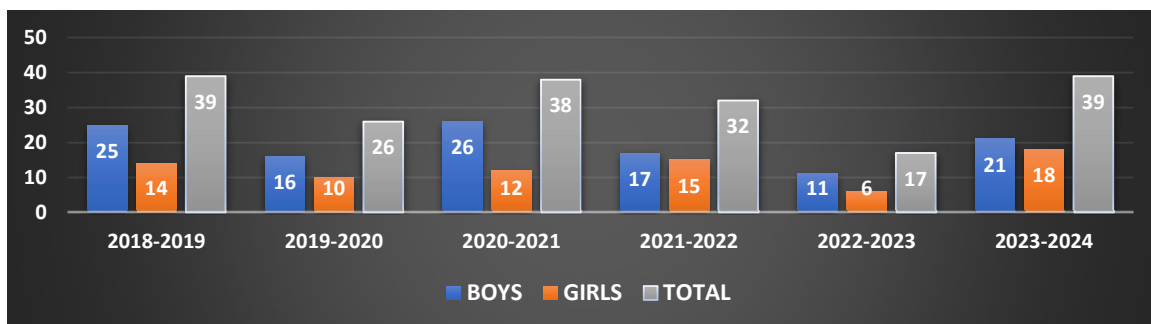

Actual Strength of the Students of Last Five Years Faculty Wise (B. A. History)

Year	B. A. I Year			B. A. II Year			B. A. III Year		
	Boys	Girls	Total	Boys	Girls	Total	Boys	Girls	Total
2018-2019	50	21	71	25	14	39	20	22	42
2019-2020	46	44	90	16	10	26	18	16	34
2020-2021	31	16	47	26	12	38	10	10	20
2021-2022	52	12	64	17	15	32	32	13	45
2022-2023	42	32	74	11	06	17	07	16	23
2023-2024	48	27	75	21	18	39	07	05	12

Graph – B.A First Year

Graph – B.A Second Year

Graph – B.A Third Year