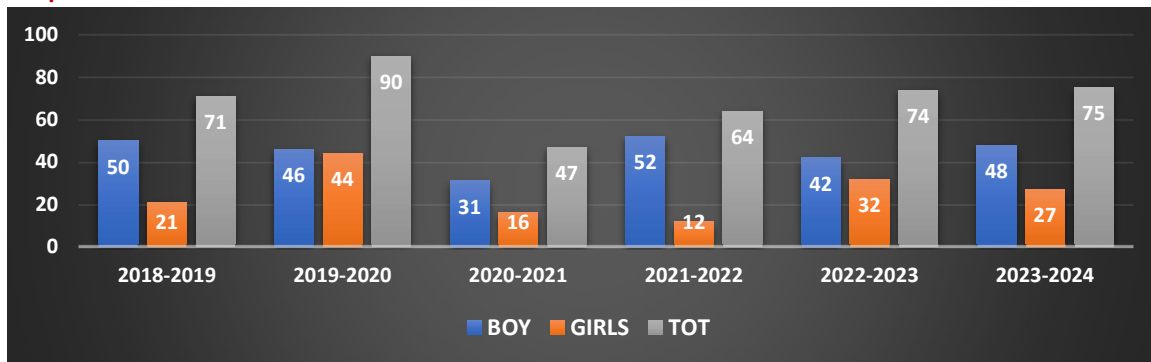

Actual Strength of the Students of Last Five Years Faculty Wise (B. A. History)

Year	B. A. I Year			B. A. II Year			B. A. III Year		
	Boys	Girls	Total	Boys	Girls	Total	Boys	Girls	Total
2018-2019	50	21	71	25	14	39	20	22	42
2019-2020	46	44	90	16	10	26	18	16	34
2020-2021	31	16	47	26	12	38	10	10	20
2021-2022	52	12	64	17	15	32	32	13	45
2022-2023	42	32	74	11	06	17	07	16	23
2023-2024	48	27	75	21	18	39	07	05	12

Graph – B.A First Year

Graph – B.A Second Year

Graph – B.A Third Year